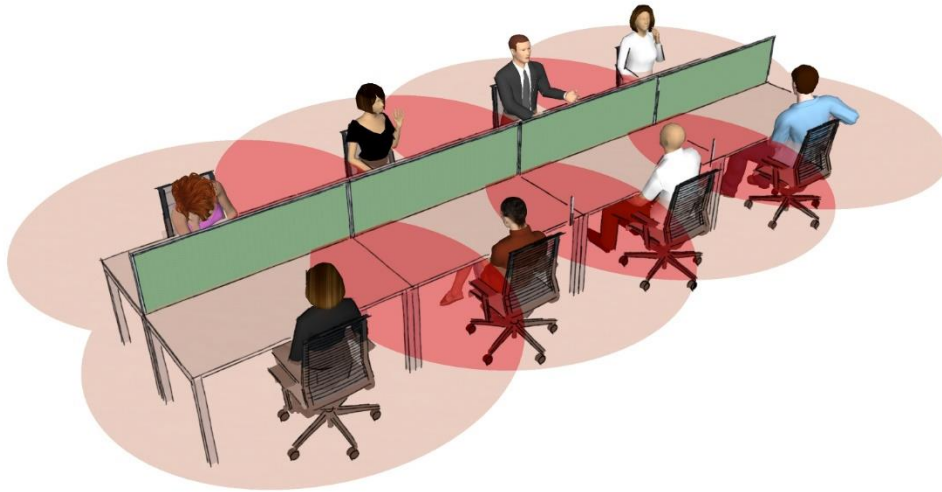

## With Lockdown soon to be over, are you prepared for the new normal of sanitisation and social distancing requirements in your office?

- Solo-Screen Partitions help provide individual work zone protection to reduce the spread of droplet infection.
- Clear acrylic partitions maintain current office layout visibility.
- Removable when not required, no visible fixing holes, slides into existing fittings.
- Fast and efficient to install.
- Allows you to maintain current office layout

When the restrictions are lifted, and the quarantine is over we can not simply just all skip back to work and expect employees to work in the same environments if they do not comply with the new normal of **“2 metres please”**

Now with **solio** semi-temporary extra distancing partitions you can maintain most of your current office layout without a complete re-configuration and ensure you have professional distancing.

Enquire now to ensure you have no more downtime